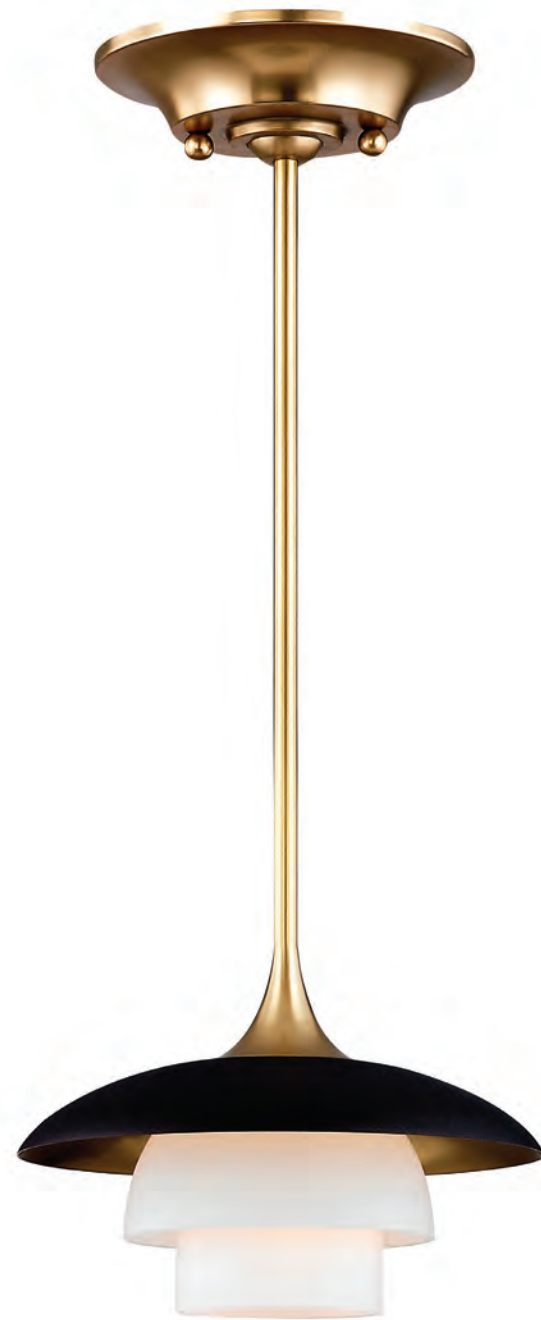

BARRON

1010-AGB-CE

ITEM	DIMENSIONS	CANOPY	GLASS	BULBS
1010-AGB-CE	mm: D 203 | Min H 260 | Max H 1632	mm: D 152	Opal Matte	1 x E14 not included | max. 40 watt

Max H measurement includes (1) 76mm stem, (1) 52mm stem, (1) 305mm stem, (2) 457mm stems and canopy.