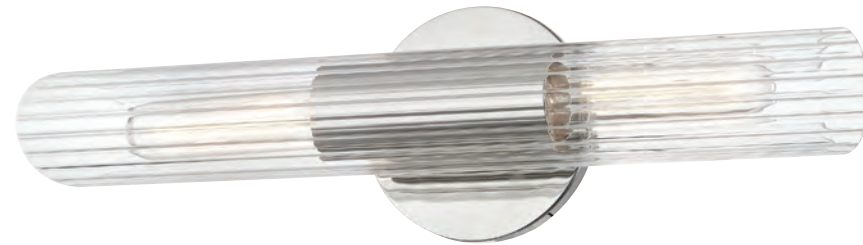

H177102S-PN-CE

This sconce may be mounted horizontally or vertically.