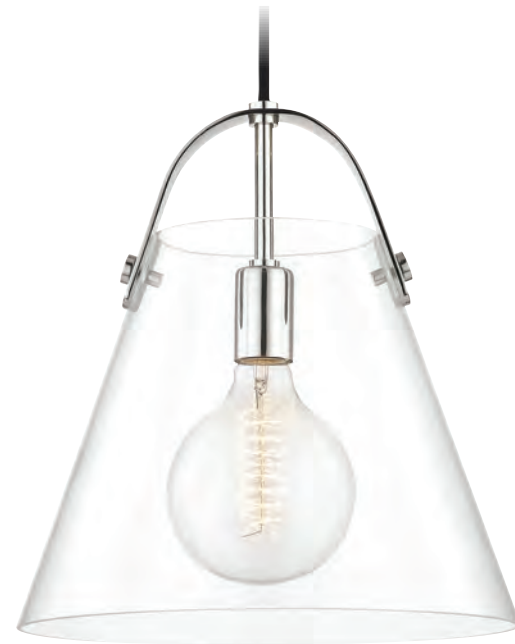

Includes 305cm of cord.

ANYA

H112701-AGB-CE

KARIN

H162701S-AGB-CE

H162701L-PN-CE

ITEM	DIMENSIONS	CANOPY	GLASS	BULBS
H112701-AGB-CE	mm: D 140 Min H 406 Max H 3251	mm: D 121	Clear	1 x E27 not included max. 40 watt Type "T" Suggested BLB-7W-T10-9.5-CE
H162701L-AGB-CE H162701L-PN-CE	mm: D 324 Min H 451 Max H 3378	mm: D 121	Clear	1 x E27 not included max. 40 watt Suggested BLB-6W-G40-CE
H162701S-AGB-CE H162701S-PN-CE	mm: D 229 Min H 356 Max H 3302	mm: D 121	Clear	1 x E27 not included max. 40 watt