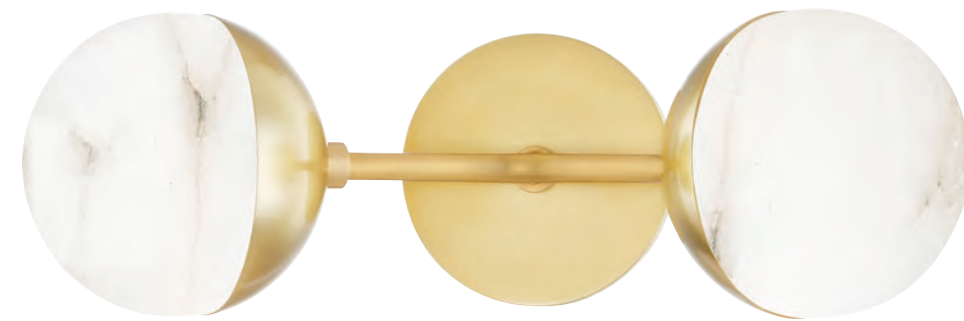

SARATOGA

2832-AGB-CE

Saratoga may be mounted vertically or horizontally.