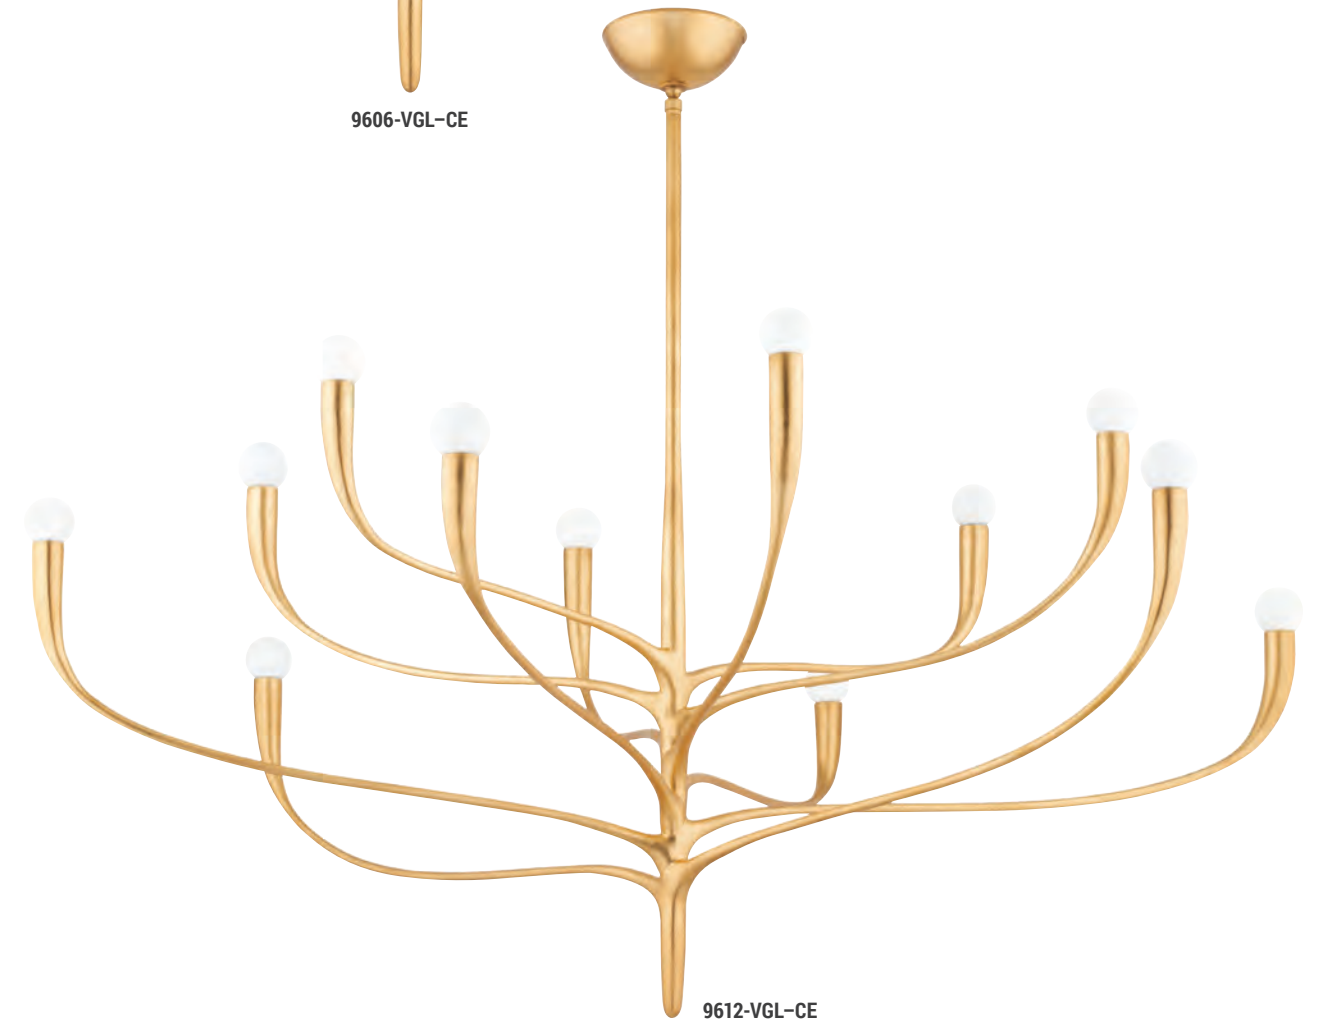

Max H measurement includes (1) 6" stem, (2) 12" stems, (1) 18" stem and canopy.

HUNTINGTON

ITEM	DIMENSIONS	CANOPY	GLASS	LED
7066-AOB-CE	mm: D 1524 Min H 635 Max H 1842	mm: D 146	Opal Glossy	45W LED 2700K 90 CRI 220-240V 3125Delivered Lumens TRIAC Dimmable

Includes 137cm of chain.

PREDOCK

ITEM	DIMENSIONS	CANOPY	MATERIAL	DIFFUSER	LED	FINISHES
9145-BBR-CE	mm: D 1143 Min H 171 Max H 1543	mm: D 152	Nero Madera Marble	Solite Lens	23W 2700K 90 CRI 220-240V 700 Delivered Lumens TRIAC Dimmable	Black Brass (BBR)

Max H measurement includes (1) 76mm stem, (1) 152mm stem, (1) 305mm stem, (2) 457mm stems and canopy

IMAGE PRODUCTION, MAJOR VISUAL

LABRA

9606-VGL-CE

9612-VGL-CE

ITEM	DIMENSIONS	CANOPY	BULBS
9606-VGL-CE	mm: D 933 Min H 660 Max H 2032	mm: D 146	6 x E14 not included max. 60 watt
9612-VGL-CE	mm: D 1327 Min H 826 Max H 2197	mm: D 146	12 x E14 not included max. 40 watt

Max H measurement includes (1) 76mm stem, (1) 152mm stem, (1) 305mm stem, (2) 457mm stems and hang-straight canopy

SARATOGA

2836-AGB-CE

ITEM	DIMENSIONS	CANOPY	MATERIAL	BULBS
2836-AGB-CE	mm: D 914 Min H 914 Max H 2286	mm: D 152	Spanish Alabaster	12 x G9 not included max. 5 watt Suggested BLB-4W-G9-CE