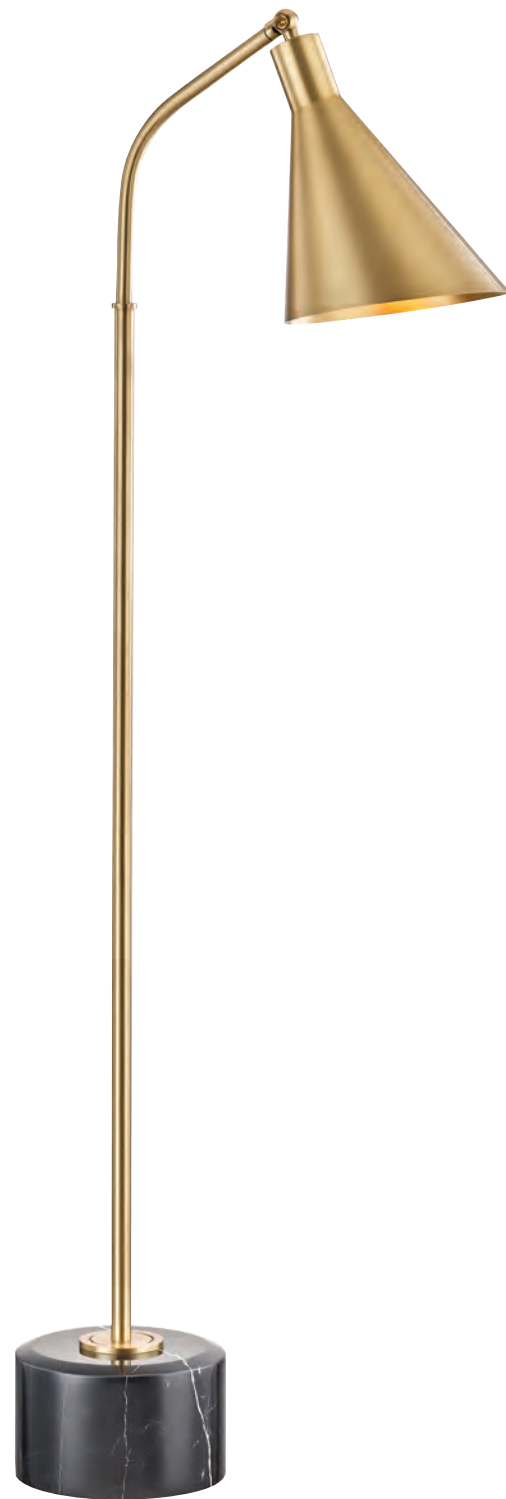

STANTON

L1346-AGB-CE

ITEM	DIMENSIONS	BASE	BULBS
L1346-AGB-CE	mm: W 527 | H 1372 | E 222	mm: D 203	1 x E27 not included | max. 13 watt