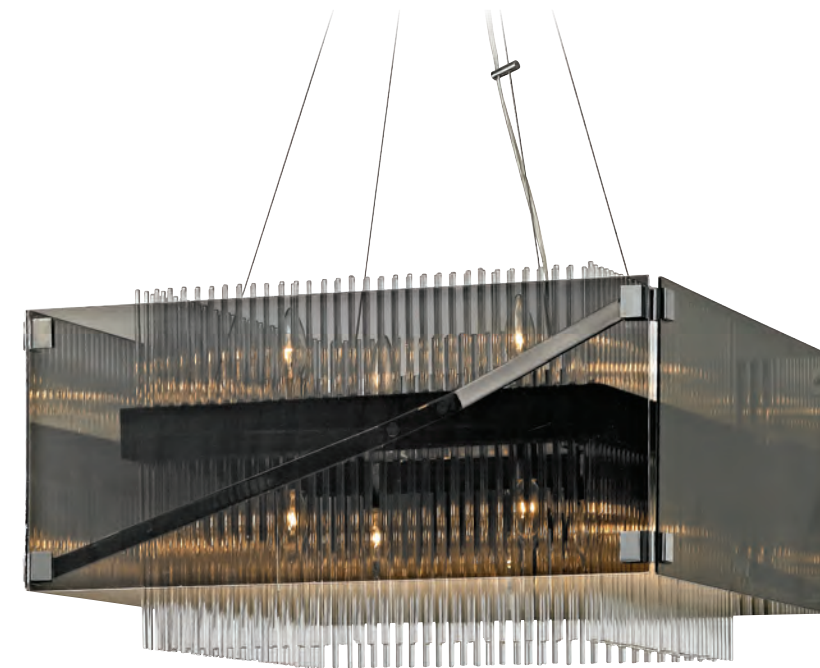

Includes 183cm of chain.

JUNIPER

F6166-GL-CE

F6168-GL-CE

ITEM	DIMENSIONS	CANOPY	SHADE	MATERIAL	BULBS
F6166-GL-CE	mm: W 648 Min H 813 Max H 2604	mm: W 152	mm: D 108 H 197	Linen	6 x E14 not included max. 40 watt
F6168-GL-CE	mm: W 813 Min H 978 Max H 2781	mm: W 178	mm: D 108 H 197	Linen	8 x E14 not included max. 40 watt

Includes 183cm of chain.

F5907-BRZ/PC-CE

ITEM	DIMENSIONS	CANOPY	GLASS	BULBS
F5907-BRZ/PC-CE	mm: L 876 W 876 Min H 635 Max H 3175	mm: W 159	Plated Smoke with Clear Glass Rods	16 x E14 not included max. 40 watt

F5905-BRZ/PC-CE

F5906-BRZ/PC-CE

ITEM	DIMENSIONS	CANOPY	GLASS	BULBS
F5905-BRZ/PC-CE	mm: L 521 W 521 Min H 635 Max H 3175	mm: W 159	Plated Smoke with Clear Glass Rods	8 x E14 not included max. 40 watt
F5906-BRZ/PC-CE	mm: L 673 W 673 Min H 635 Max H 3175	mm: W 159	Plated Smoke with Clear Glass Rods	8 x E14 not included max. 40 watt