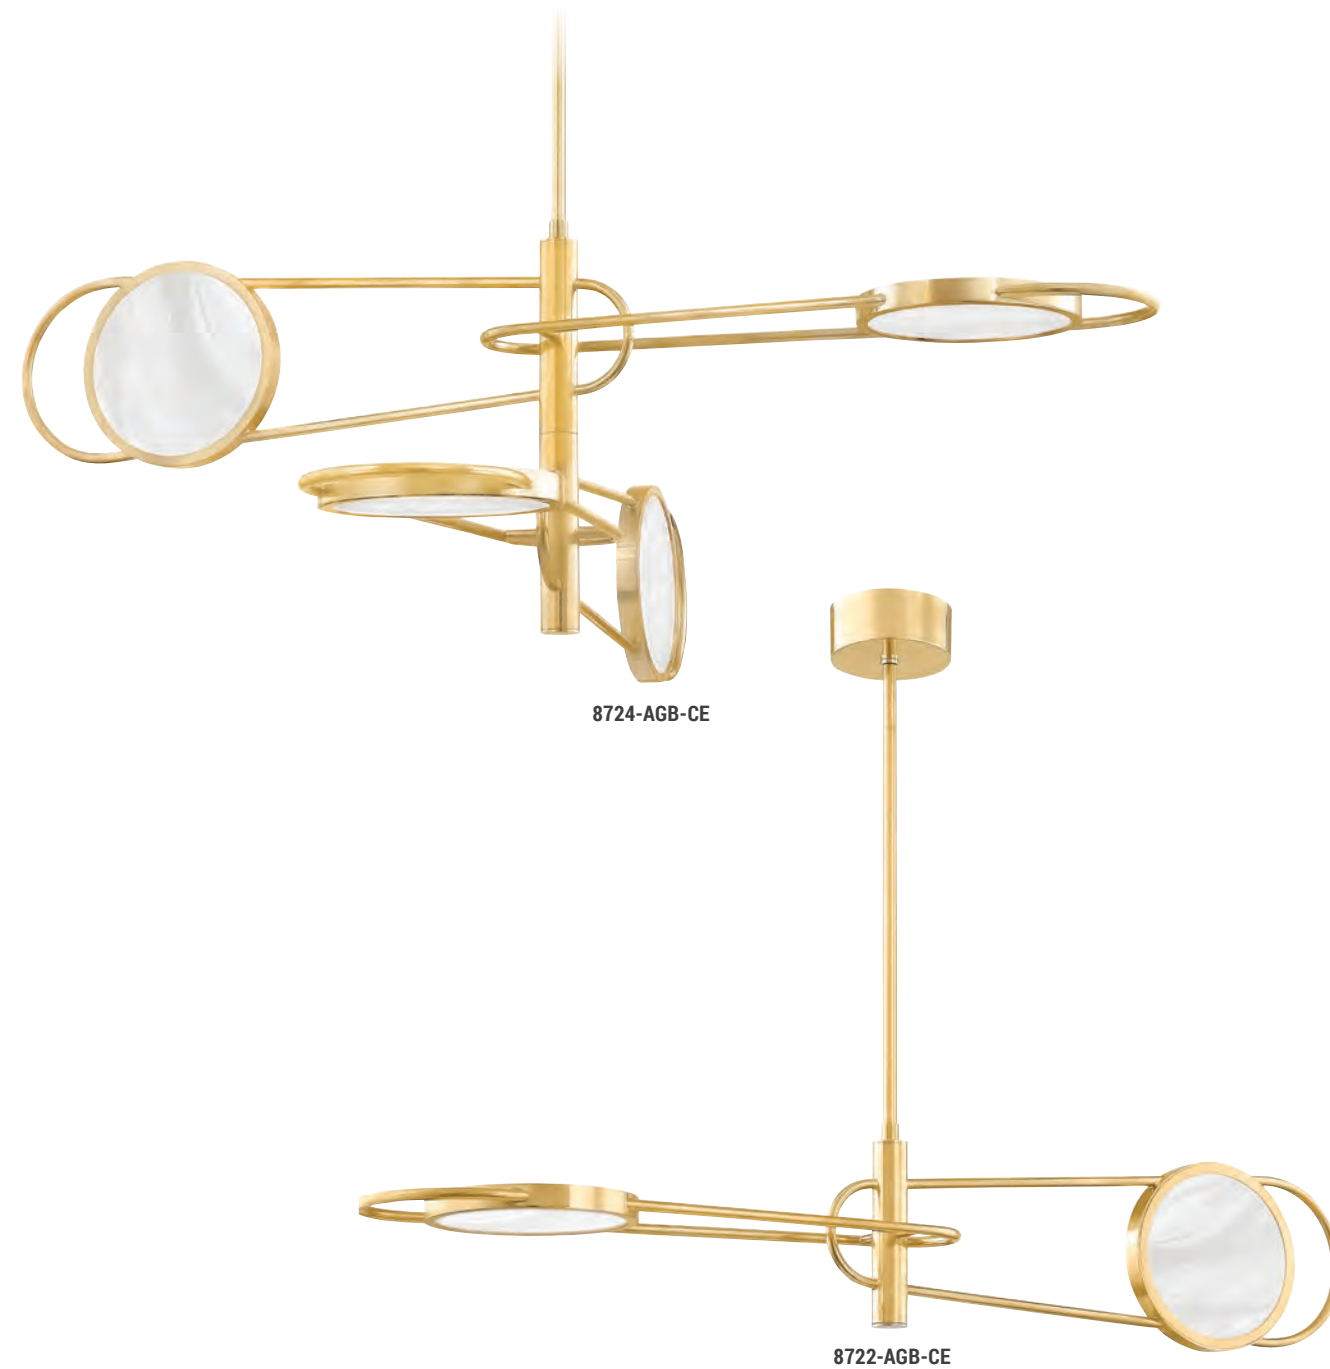

PILSEN, P 48

Chandeliers

HUDSON VALLEY
LIGHTING GROUP

TRIBECA

2922-AGB-BK-CE

ITEM	DIMENSIONS	CANOPY	LED
2922-AGB-BK-CE	mm: D 540 Min H 305 Max H 3073	mm: D 140	35W LED 2700K 90 CRI 220-240V 625 Delivered Lumens TRIAC Dimmable

ORBIT

2738-AGB-CE

View from below.

ITEM	DIMENSIONS	CANOPY	GLASS	LED
2738-AGB-CE	mm: W 965 Min H 279 Max H 2997	mm: D 152	Etched	35W LED 3000K 90 CRI 220-240V 2800 Delivered Lumens TRIAC Dimmable

SATURN

JERVIS

ITEM	DIMENSIONS	CANOPY	LED
4106-AGB-CE	mm: D 1130 Min H 413 Max H 1784	mm: D 140	25W LED 2700K 90 CRI 220-240V 925 Delivered Lumens TRIAC Dimmable

Max H measurement includes (1) 76mm stem, (1) 152mm stem, (1) 305mm stem, (2) 457mm stems and canopy.