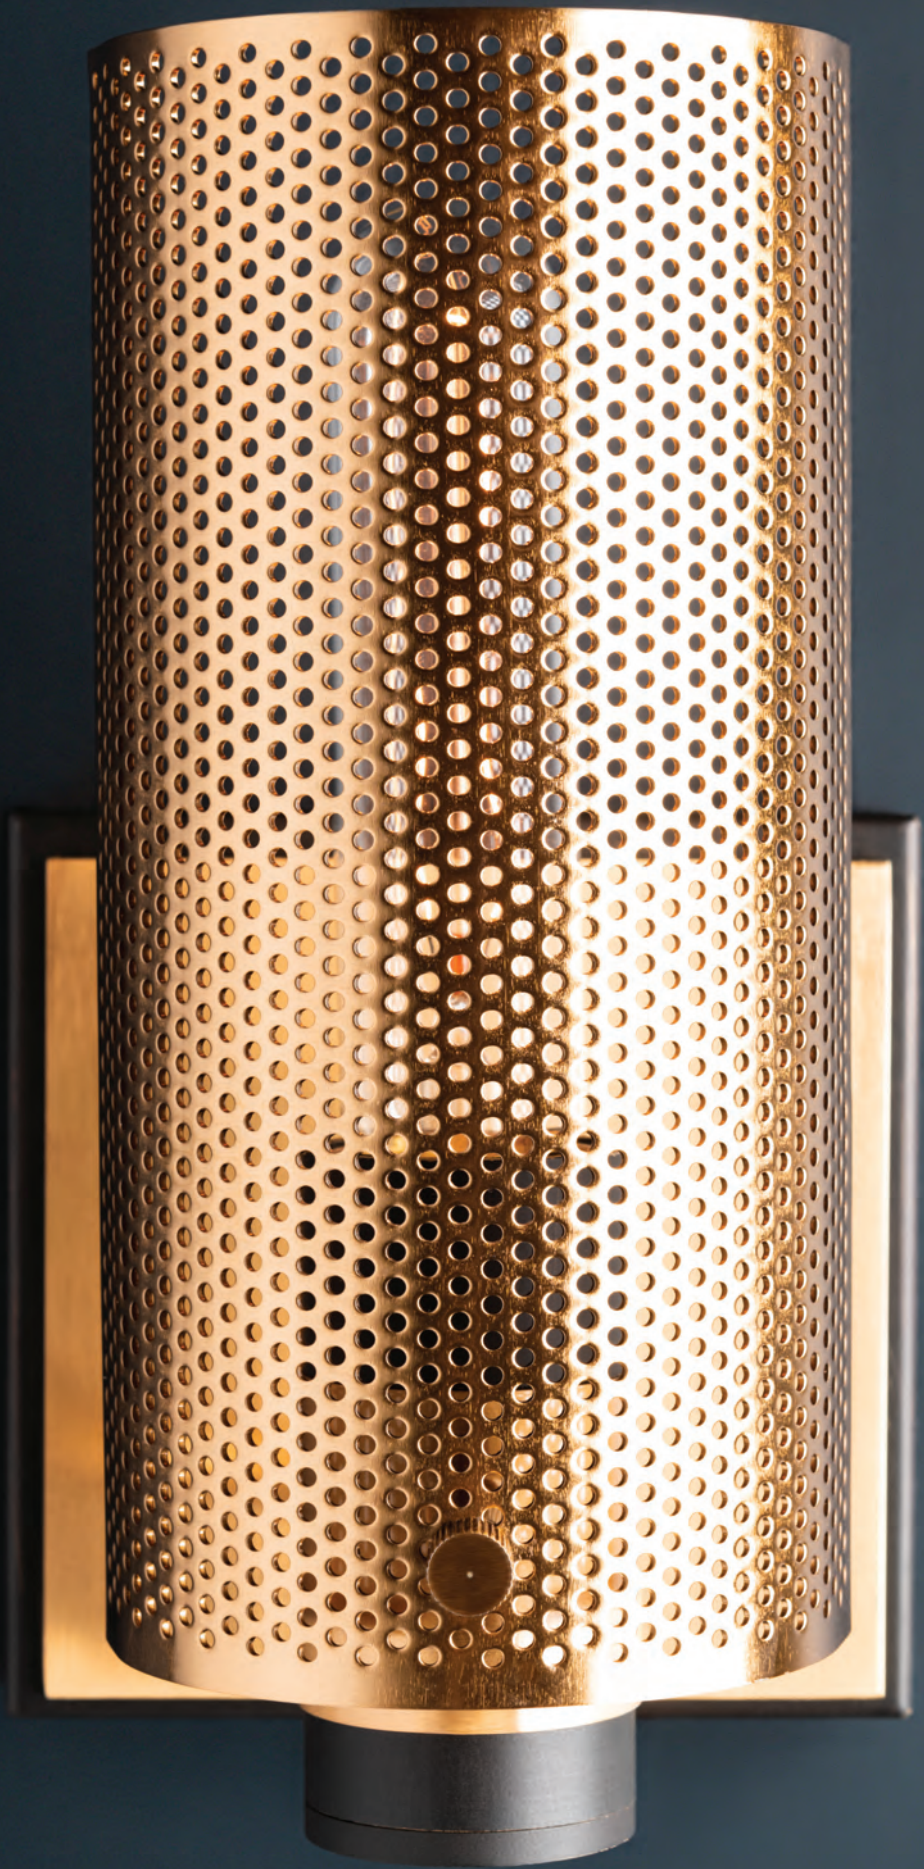

CHARISMA

220-33-GL/SS-CE

ITEM	DIMENSIONS	CANOPY	GLASS	BULBS
220-33-GL/SS-CE	mm: W 457 H 279	mm: W 254	Clear Crystal	3 x E14 not included max. 40 watt

EMERALD

333-09-VGL-CE

ITEM	DIMENSIONS	CANOPY	GLASS	BULBS
333-09-VGL-CE	mm: D 451 H 197	mm: D 324	Opal Glossy	6 x G9 not included max. 6 watt Suggested BLB-4W-G9-CE