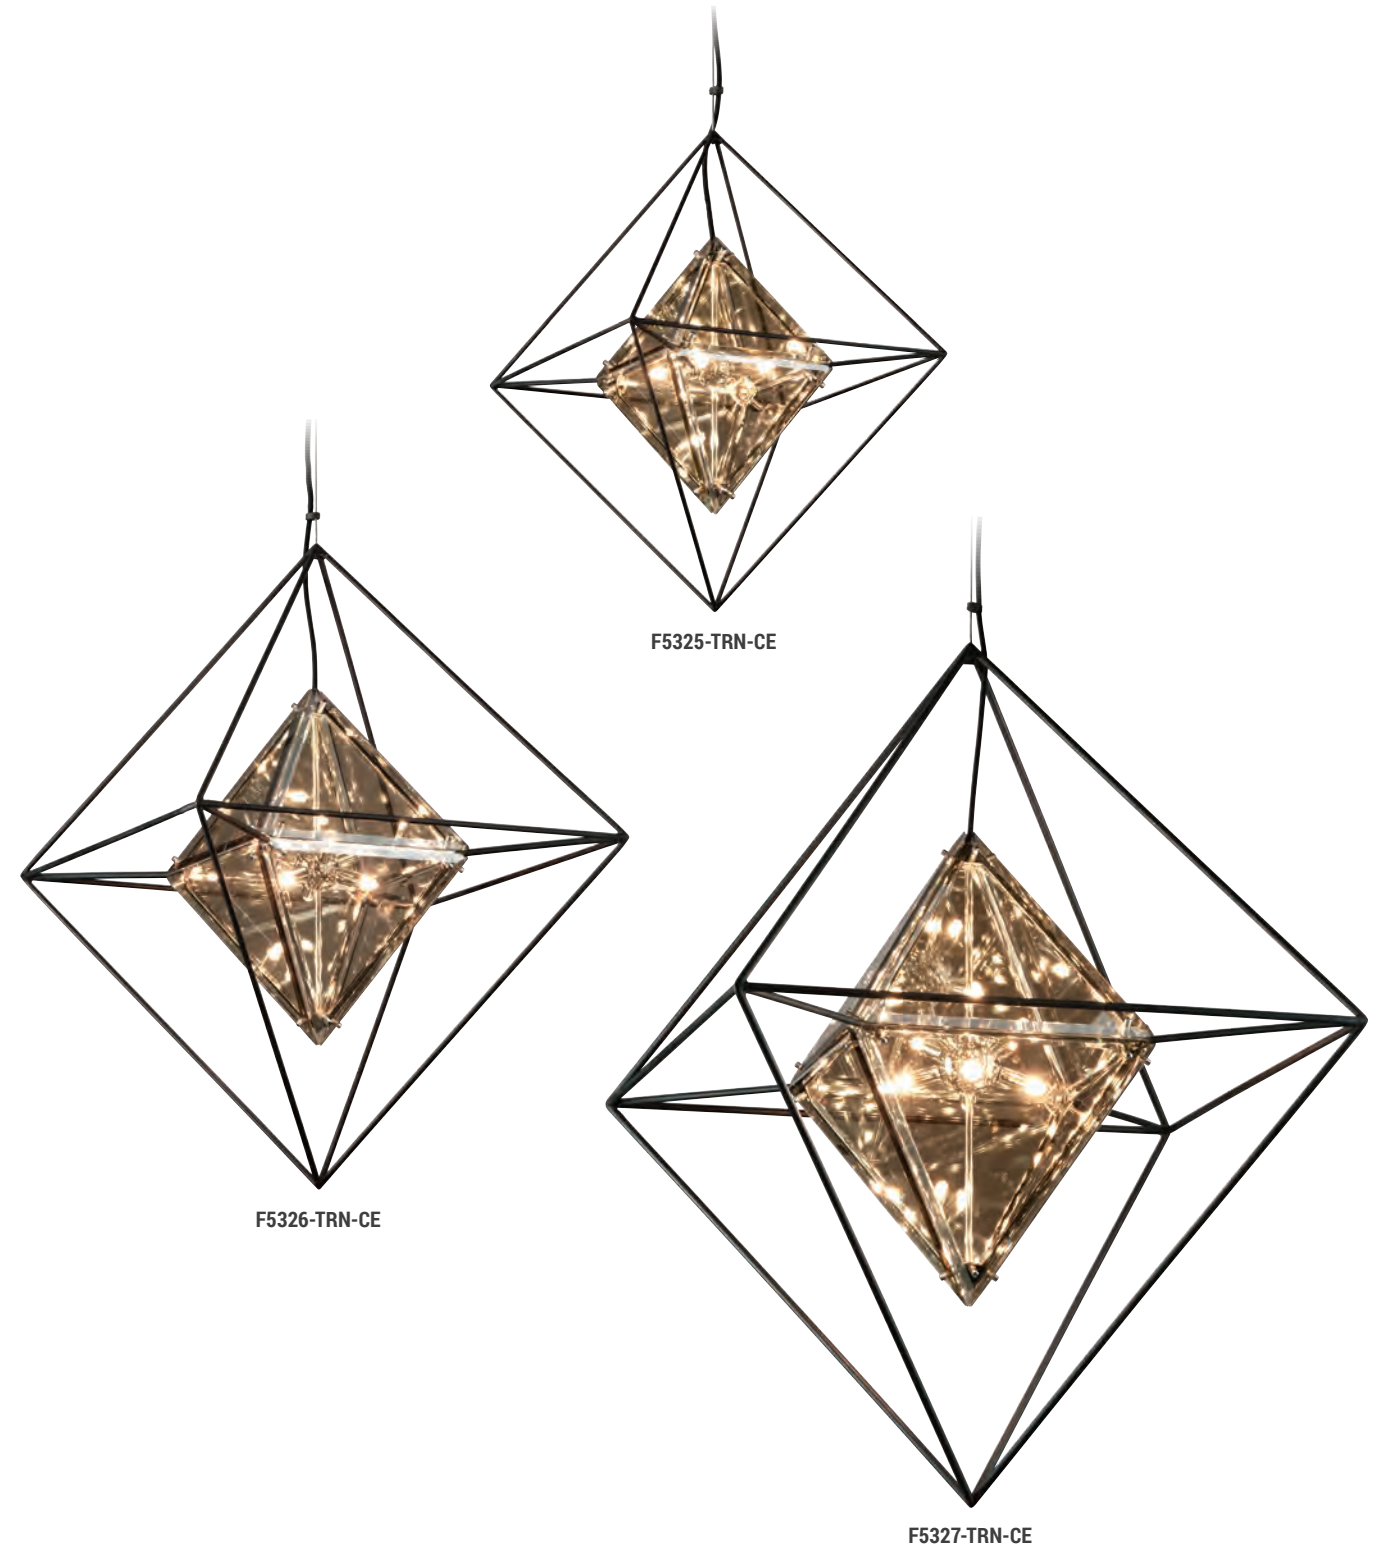

Max H measurement includes (1) 152mm stem, (2) 305mm stems, (1) 457mm stem and hang-straight canopy.

F5214-GL-CE

F5215-GL-CE

F5213-GL-CE

F5216-GL-CE

ITEM	DIMENSIONS	CANOPY	GLASS	BULBS
F5213-GL-CE	mm: D 406 Min H 686 Max H 3327	mm: D 159	Opal Glossy	1 x E27 not included max. 40 watt
F5214-GL-CE	mm: D 457 Min H 635 Max H 3302	mm: D 203	Opal Glossy	1 x E27 not included max. 40 watt
F5215-GL-CE	mm: D 635 Min H 718 Max H 3385	mm: D 229	Opal Glossy	1 x E27 not included max. 40 watt
F5216-GL-CE	mm: D 648 Min H 603 Max H 3270	mm: D 241	Opal Glossy	1 x E27 not included max. 40 watt