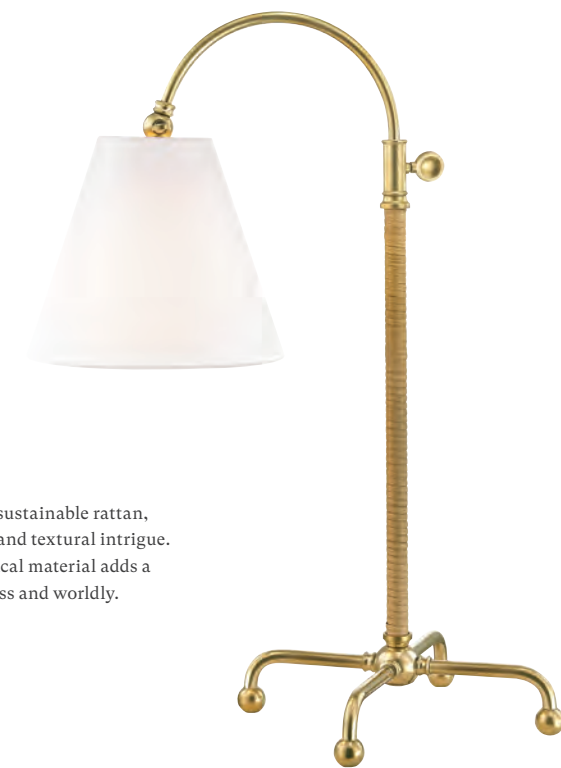

MDSL502-AGB-CE

Curves No. 1 is hand-wrapped in sustainable rattan, which makes for excellent gripping and textural intrigue. Prized for its versatility, this tropical material adds a natural touch, at once effortless and worldly.

ITEM	DIMENSIONS	BASE	SHADE	MATERIAL	BULBS
MDSL502-AGB-CE	mm: W 470 | H 775	mm: D 279	mm: T 89 | B 203 | H 178	Linen	1 x E27 not included | max. 40 watt
MDSL503-AGB-CE	mm: W 775 | H 1581 | E 635	mm: D 533	mm: T 114 | B 305 | H 216	Linen	1 x E27 not included | max. 40 watt