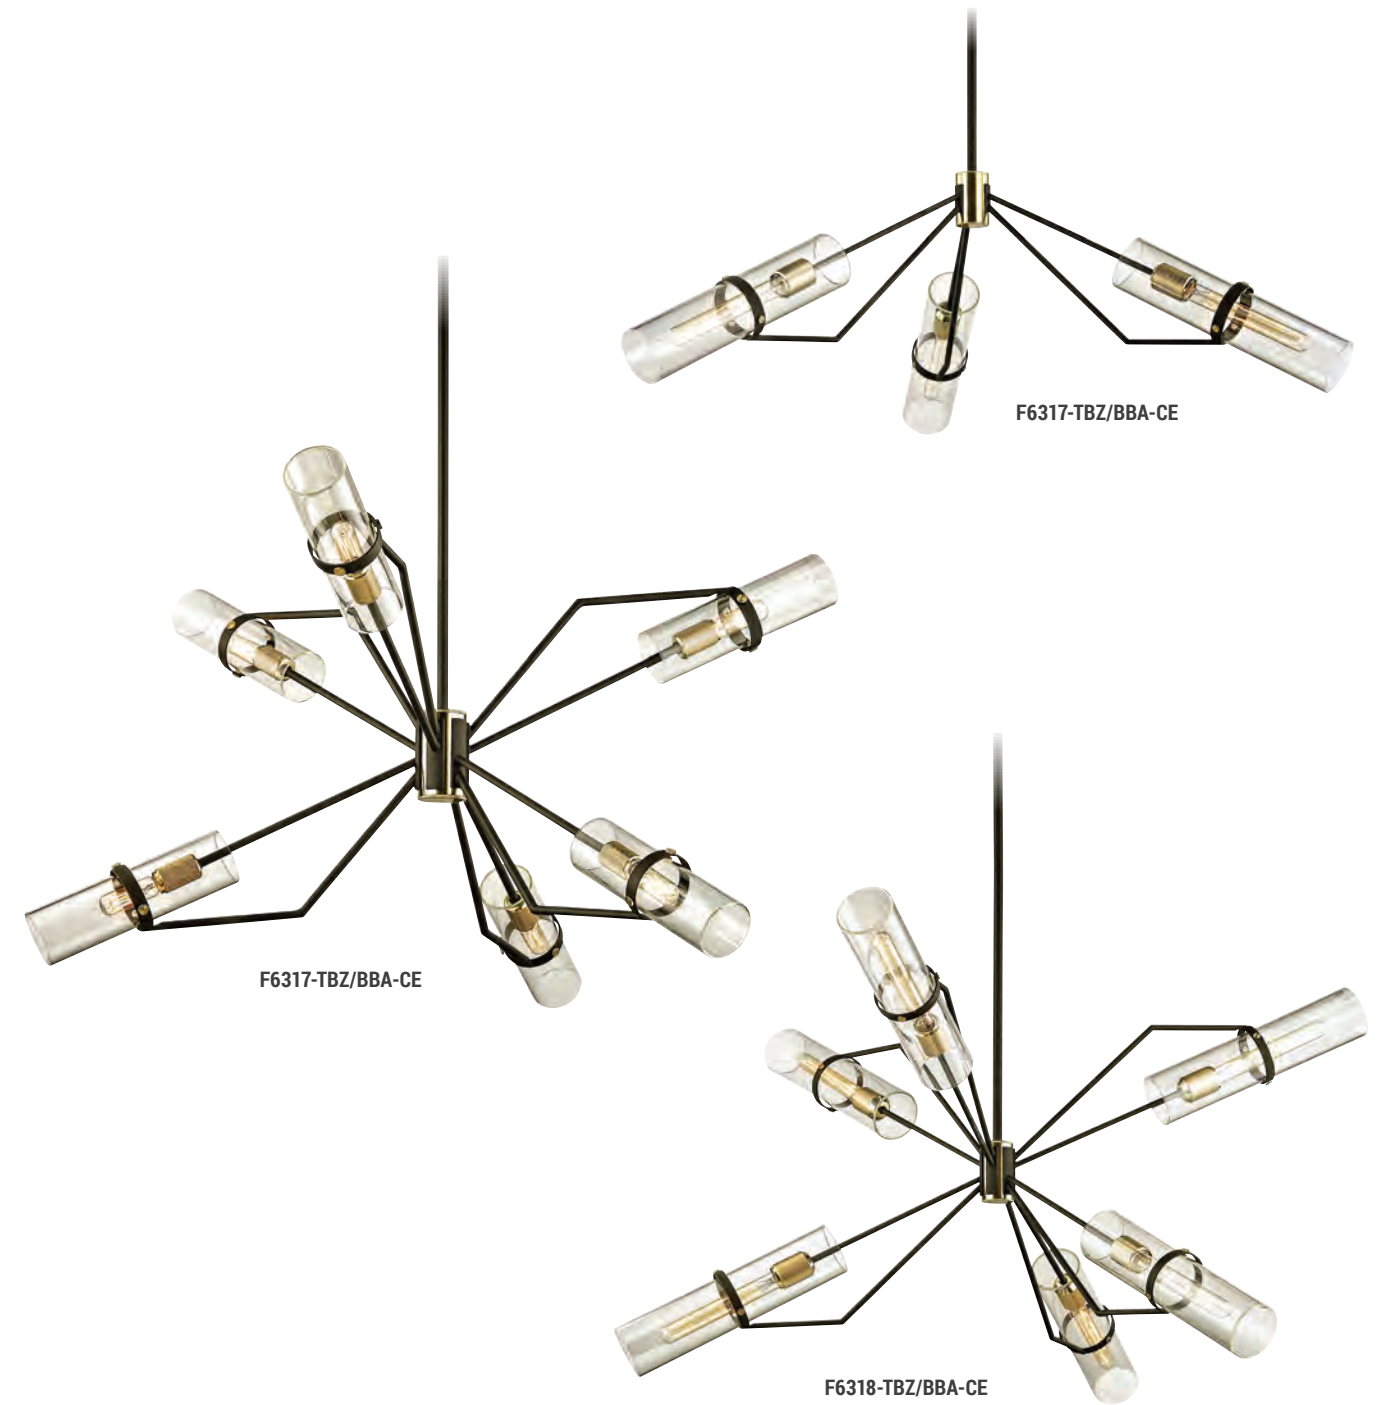

ITEM	DIMENSIONS	CANOPY	GLASS	BULBS
F6316-TBZ/BBA-CE	mm: D 914 | min H 648 | max H 1562	mm: D 152	Clear	6 x E14 not included | max. 40 watt | Suggested BLB-3W-CE
F6317-TBZ/BBA-CE	mm: D 1270 | min H 546 | max H 1613	mm: D 152	Clear	3 x E27 not included | max. 40 watt | Suggested BLB-7W-T10-9.5-CE
F6318-TBZ/BBA-CE	mm: D 1270 | min H 724 | max H 1638	mm: D 152	Clear	6 x E27 not included | max. 40 watt | Suggested BLB-7W-T10-9.5-CE

Max H measurement includes (1) 152mm stem, (2) 305mm stems, (1) 457mm stem and hang-straight canopy.