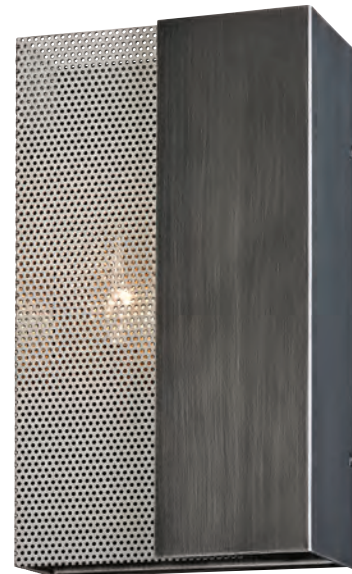

IMPRESSION

B6042-GRA/BN-CE

ITEM	DIMENSIONS	TCD	BACKPLATE	GLASS	BULBS
B5902-BRZ/PC-CE	mm: W 203 | H 356 | E 140	mm: 178	mm: W 165 | H 273	Plated Smoke Glass with Clear Glass Rods	2 x E14 not included | max. 40 watt
B6042-GRA/BN-CE	mm: W 178 | H 305 | E 102	mm: 152	mm: W 178 | H 305	-	2 x E14 not included | max. 40 watt