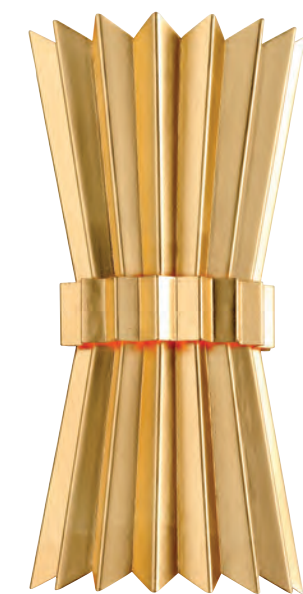

MOXY

311-12-GL-CE

ITEM	DIMENSIONS	TCD	BACKPLATE	GLASS	BULBS
220-12-GL/SS-CE	mm: W 248 | H 362 | E 127	mm: 178	mm: W 108 | H 324	Clear Crystal	2 x E14 not included | max. 40 watt
311-12-GL-CE	mm: W 203 | H 400 | E 102	mm: 203	mm: W 133 | H 254	—	2 x E14 not included | max. 60 watt