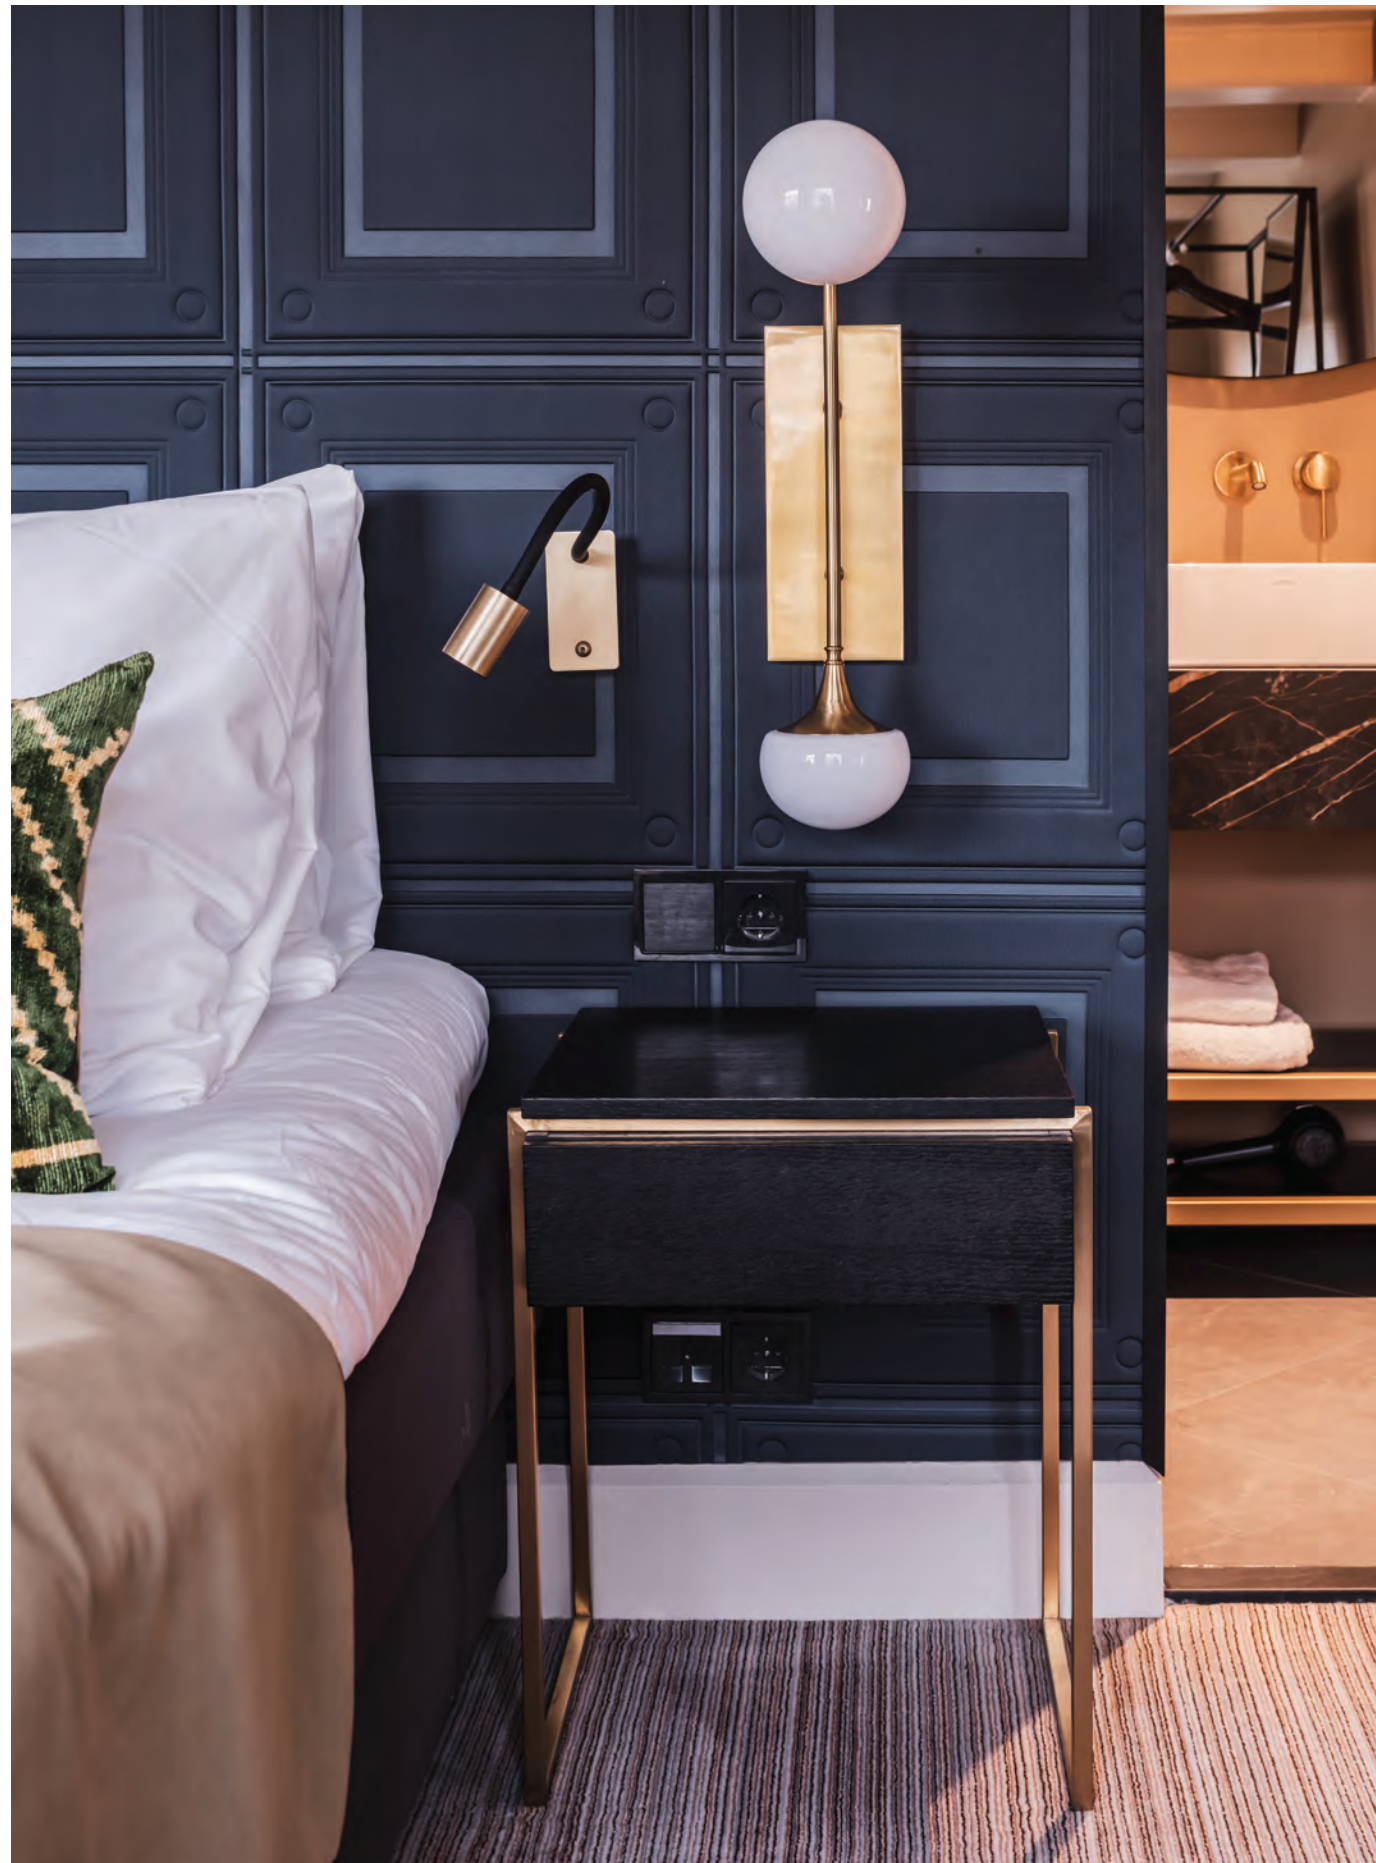

DESIGN: MADELO OVEREIJNDER | PHOTO: PETER BAAS PHOTOGRAPHY