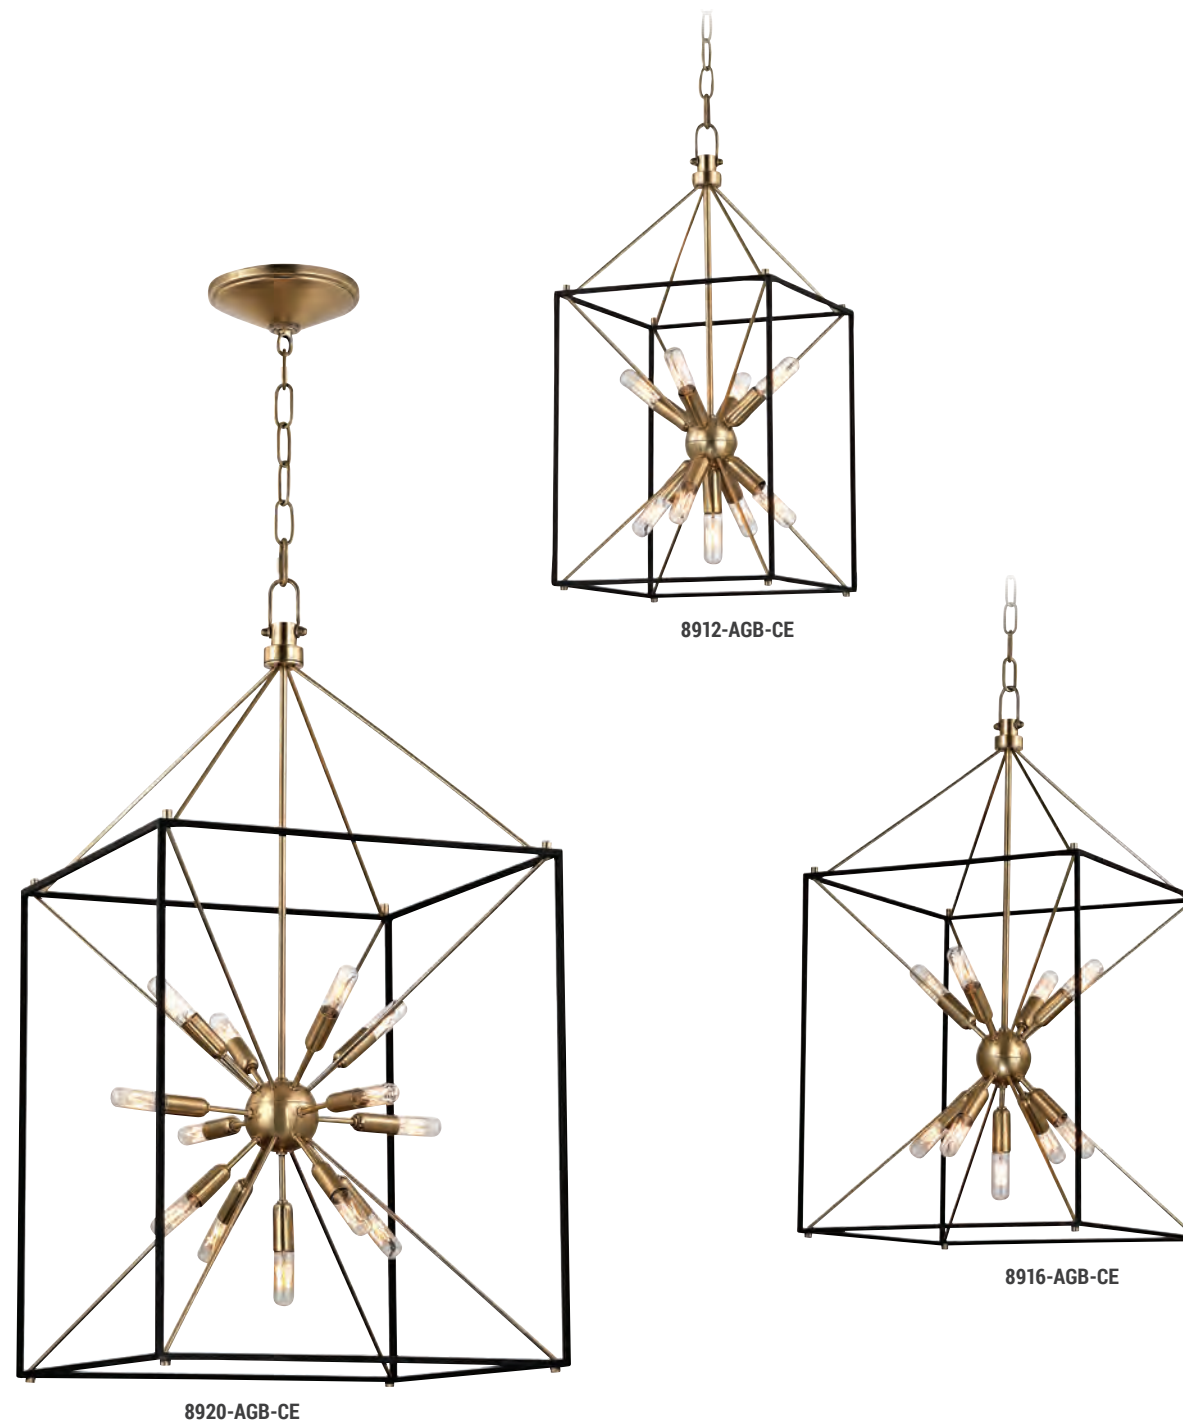

GLENDALE

8912-AGB-CE

8916-AGB-CE

8920-AGB-CE

ITEM	DIMENSIONS	CANOPY	BULBS
8912-AGB-CE	mm: D 311 | Min H 806 | Max H 2026	mm: D 152	9 x E14 not included | max. 40 watt | Suggested BLB-3W-CE
8916-AGB-CE	mm: D 413 | Min H 940 | Max H 2159	mm: D 152	9 x E14 not included | max. 40 watt | Suggested BLB-3W-CE
8920-AGB-CE	mm: D 514 | Min H 1149 | Max H 2369	mm: D 152	13 x E14 not included | max. 40 watt | Suggested BLB-3W-CE

Includes 137cm of chain.